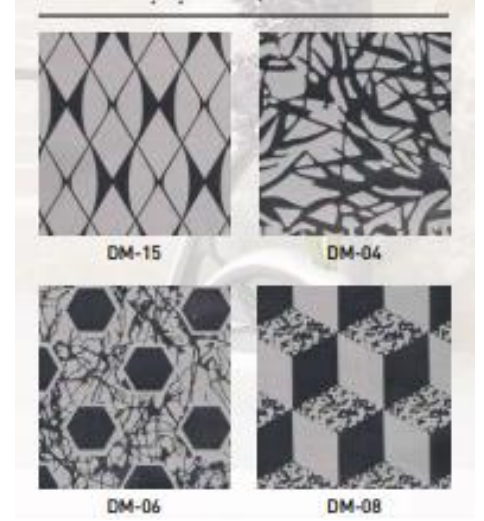

Steel design

Cabin Interior Covering	Horizontal decorative stainless steel
Cabin Interior Accessories	Super Mirror Stainless Steel
Cabin Interior Mirror	Full height, 6 mm bisote mirror
Cabin Floor	20 mm Natural Granite
Cabin Ceiling	Interior opening, super mirror St. St., laser cut with indirect lighting
Cabin Handrails	Double handrail stainless steel
Cabin Ventilation	Square Fan 220V 12/12, upon request Special Fan 220 V 15/60

الإكساء الداخلي للكابينة	ستاتلس ستيل ذو زخارف خاصة منسق بشكل افقي
الاكسسوارات داخل الكابينة	ستاتلس ستيل مضاد للصدأ مرآة سوبر
المرآة داخل الكابينة	مرآة مستوية على طول كامل - سماكة 6 ملم
أرضية الكابينة	غرانيت طبيعي سماكة 20 ملم
سقف الكابينة	يفتح من الداخل , ستاتلس ستيل مرآة , مزخرف و محفور بالليزر
المقبض داخل الكابينة	مقبضين من الستاتلس ستيل مضاد للصدأ
التهوية	مروحة مربعة 220 فولت 12/12 , او مروحة خاصة حسب الطلب 220 فولت 15/16